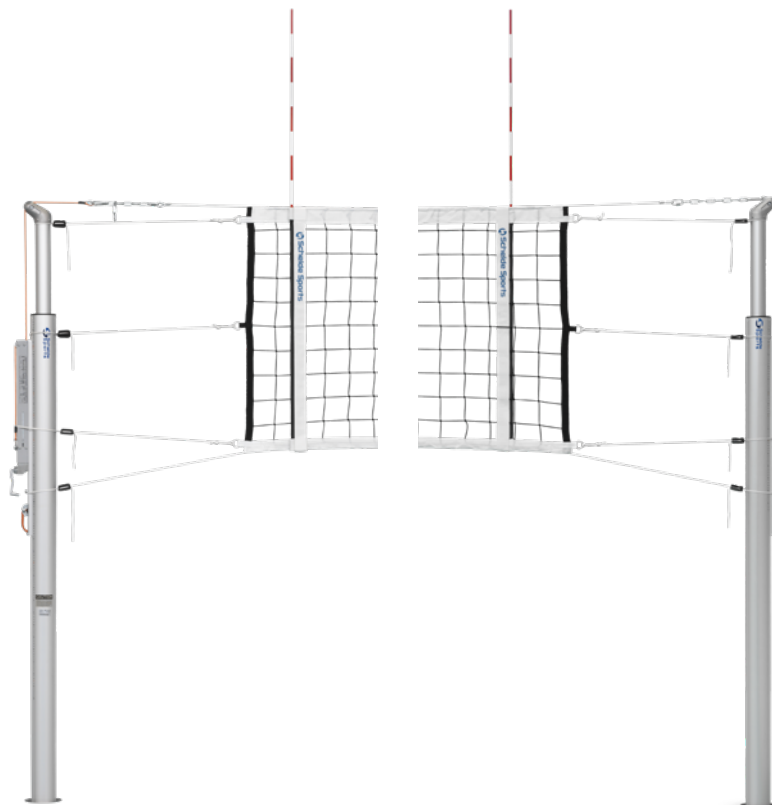

Aluminium telescopic volleyball post with SRX net tension system 1654150

Aluminium telescopic volleyball post with net fixing hooks 1654155