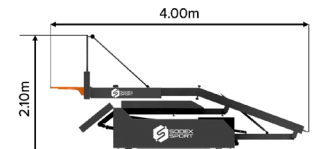

Foldable mobile goal. Ring height 2.6m/3.05m. Projection 2.25m. Counterweight and shot clock 12s not included

Position at 3.05m

Storage position

Ring height	Width	Cross-section		Weight/unit	Material	Colour
3.05m / 2.60m	1.24m	Square	140x140mm	405 kg	Steel	Black powder-coated

STRENGTHS

1. Non-marking PU wheels allow easy transport and handling. They are doubled in order to optimise weight distribution to prevent any possible damage to courts due to the weight of the goal
2. The pedestal feet are fully adjustable in order to compensate possible court irregularities
3. Locking bolt on the extensible strut can be locked in playing position thanks to a padlock (not included)
4. Counterweights and extension springs are fully covered at all times to prevent injuries or vandalism