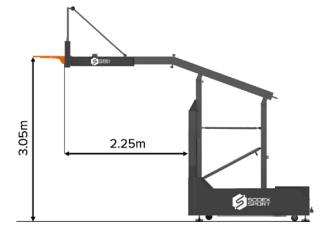

Foldable mobile goal. Ring height 2.6m/3.05m. Projection 2.25m. Counterweight and shot clock 12s not included

Position at 3.05m

Storage position

Ring height	Width	Cross-section		Weight/unit	Material	Colour
3.05m / 2.60m	1.24m	Square	140x140mm	405 kg	Steel	Black powder-coated

STRENGTHS

1. Non-marking PU wheels allow easy transport and handling. They are doubled in order to optimise weight distribution to prevent any possible damage to courts due to the weight of the goal
2. The pedestal feet are fully adjustable in order to compensate possible court irregularities
3. Locking bolt on the extensible strut can be locked in playing position thanks to a padlock (not included)
4. Counterweights and extension springs are fully covered at all times to prevent injuries or vandalism