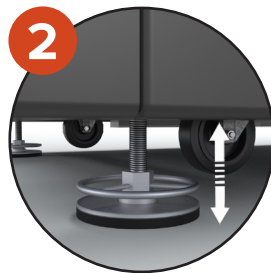

Foldable mobile goal. Ring height 2.6m/3.05m. Projection 2.25m. Counterweight and shot clock 12s not included

Position at 3.05m

Storage position

Ring height	Width	Cross-section		Weight/unit	Material	Colour
3.05m / 2.60m	1.24m	Square	140x140mm	405 kg	Steel	Black powder-coated

STRENGTHS

1. Non-marking PU wheels allow easy transport and handling. They are doubled in order to optimise weight distribution to prevent any possible damage to courts due to the weight of the goal
2. The pedestal feet are fully adjustable in order to compensate possible court irregularities
3. Locking bolt on the extensible strut can be locked in playing position thanks to a padlock (not included)
4. Counterweights and extension springs are fully covered at all times to prevent injuries or vandalism