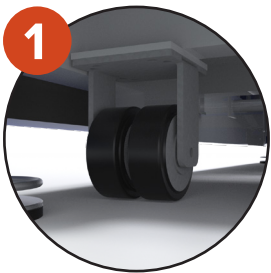

Foldable mobile goal. Ring height 2.6m/3.05m. Projection 2.25m. Counterweight and shot clock 12s not included

Position at 3.05m

Storage position

Ring height	Width	Cross-section		Weight/unit	Material	Colour
3.05m / 2.60m	1.24m	Square	140x140mm	405 kg	Steel	Black powder-coated

STRENGTHS

1. Non-marking PU wheels allow easy transport and handling. They are doubled in order to optimise weight distribution to prevent any possible damage to courts due to the weight of the goal
2. The pedestal feet are fully adjustable in order to compensate possible court irregularities
3. Locking bolt on the extensible strut can be locked in playing position thanks to a padlock (not included)
4. Counterweights and extension springs are fully covered at all times to prevent injuries or vandalism