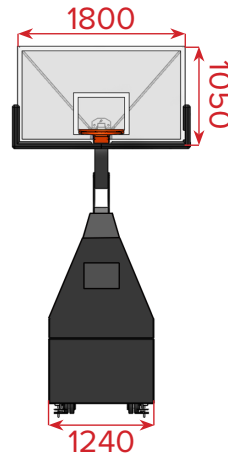

Foldable mobile goal. Ring height 2.6m/3.05m. Projection 2.25m. Counterweight and shot clock 12s not included

Position at 3.05m

Storage position

Ring height	Width	Cross-section		Weight/unit	Material	Colour
3.05m / 2.60m	1.24m	Square	140x140mm	405 kg	Steel	Black powder-coated

STRENGTHS

1. Non-marking PU wheels allow easy transport and handling. They are doubled in order to optimise weight distribution to prevent any possible damage to courts due to the weight of the goal
2. The pedestal feet are fully adjustable in order to compensate possible court irregularities
3. Locking bolt on the extensible strut can be locked in playing position thanks to a padlock (not included)
4. Counterweights and extension springs are fully covered at all times to prevent injuries or vandalism