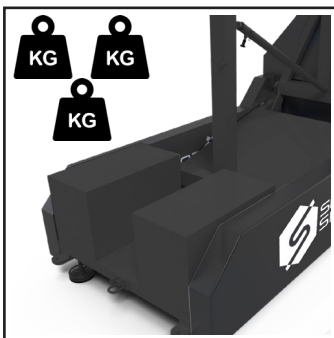

Foldable mobile goal. Ring height 2.6m/3.05m. Projection 2.25m. Counterweight and shot clock 12s not included

Position at 3.05m

Storage position

Ring height	Width	Cross-section		Weight/unit	Material	Colour
3.05m / 2.60m	1.24m	Square	140x140mm	405 kg	Steel	Black powder-coated

STRENGTHS

1. Non-marking PU wheels allow easy transport and handling. They are doubled in order to optimise weight distribution to prevent any possible damage to courts due to the weight of the goal
2. The pedestal feet are fully adjustable in order to compensate possible court irregularities
3. Locking bolt on the extensible strut can be locked in playing position thanks to a padlock (not included)
4. Counterweights and extension springs are fully covered at all times to prevent injuries or vandalism

RELATED PRODUCTS

Option full counterweight 500kg for use without anchors

Option safety counterweight (when anchors are removed) for storage

Option shot clock 12s